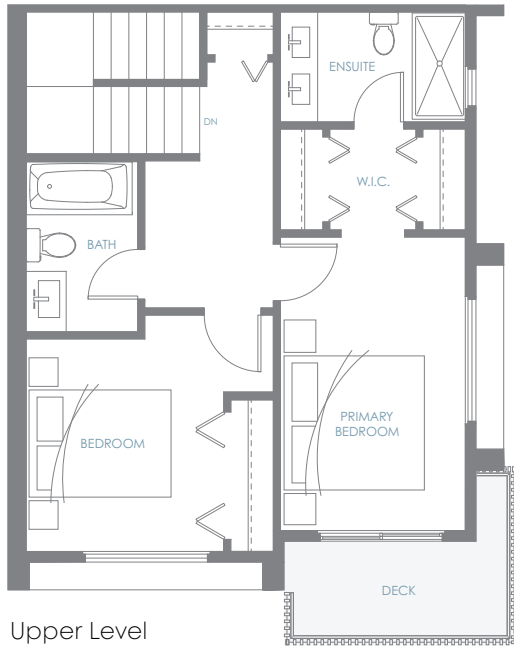

GARDEN TOWNHOME **A**

3 Bedroom | 3.5 Bath

Interior: 1,598 sf | Exterior: 461 sf

Total: 2,059 sf

AMBER GATE
BURKE MOUNTAIN

Upper Level

Entry Level