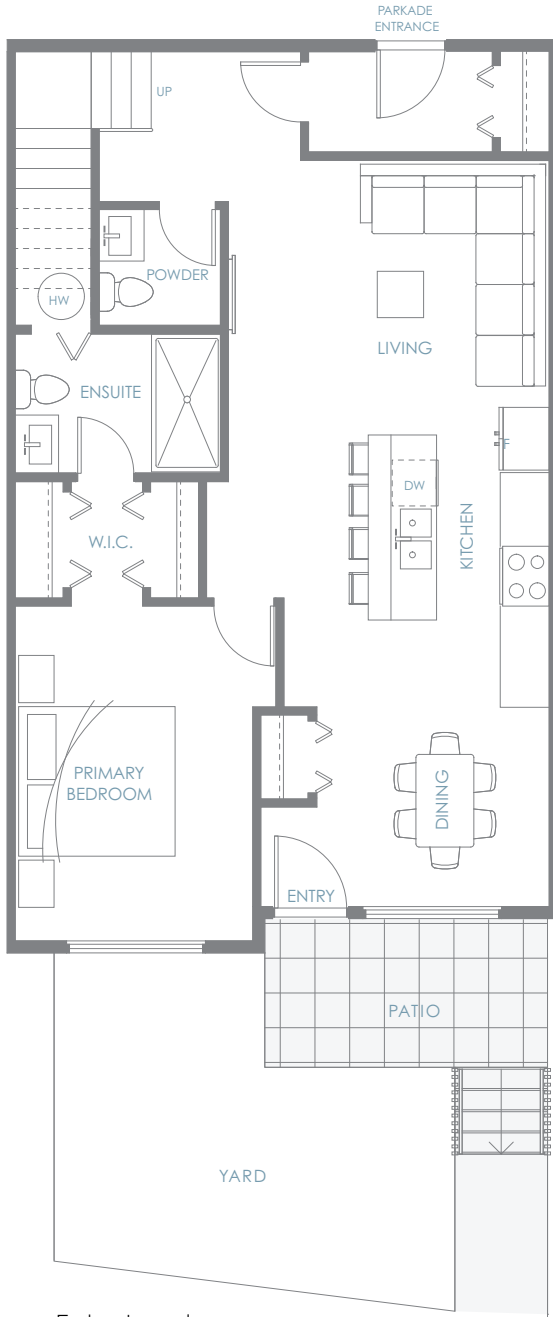

GARDEN TOWNHOME **B**

3 Bedroom | 2.5 Bath

Interior: 1,412 sf | Exterior: 154 sf

Total: 1,566 sf

AMBER GATE
BURKE MOUNTAIN

Entry Level

Upper Level