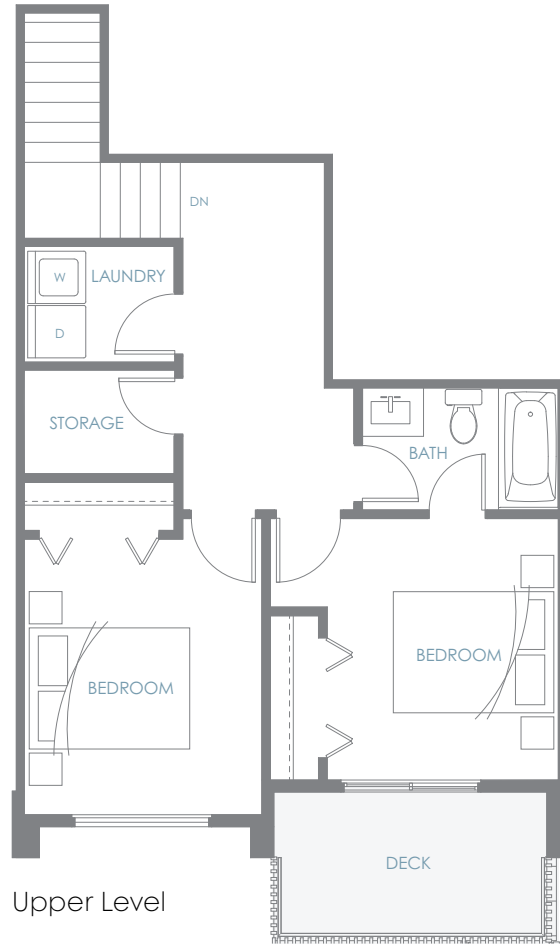

GARDEN TOWNHOME **B**

3 Bedroom | 2.5 Bath

Interior: 1,412 sf | Exterior: 154 sf

Total: 1,566 sf

AMBER GATE
BURKE MOUNTAIN

Entry Level

Upper Level