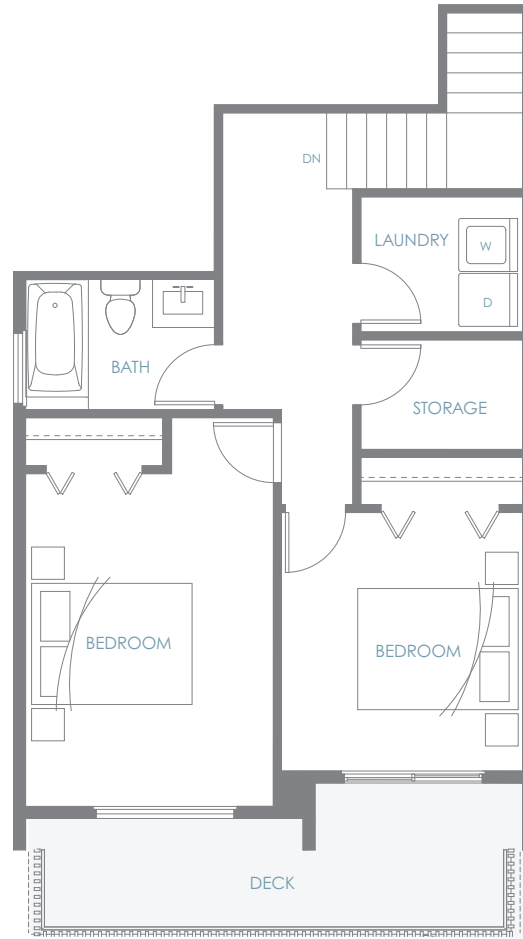

GARDEN TOWNHOME **B1**

3 Bedroom | 2.5 Bath

Interior: 1,390 sf | Exterior: 192 sf

Total: 1,582 sf

AMBER GATE
BURKE MOUNTAIN

Entry Level

Upper Level