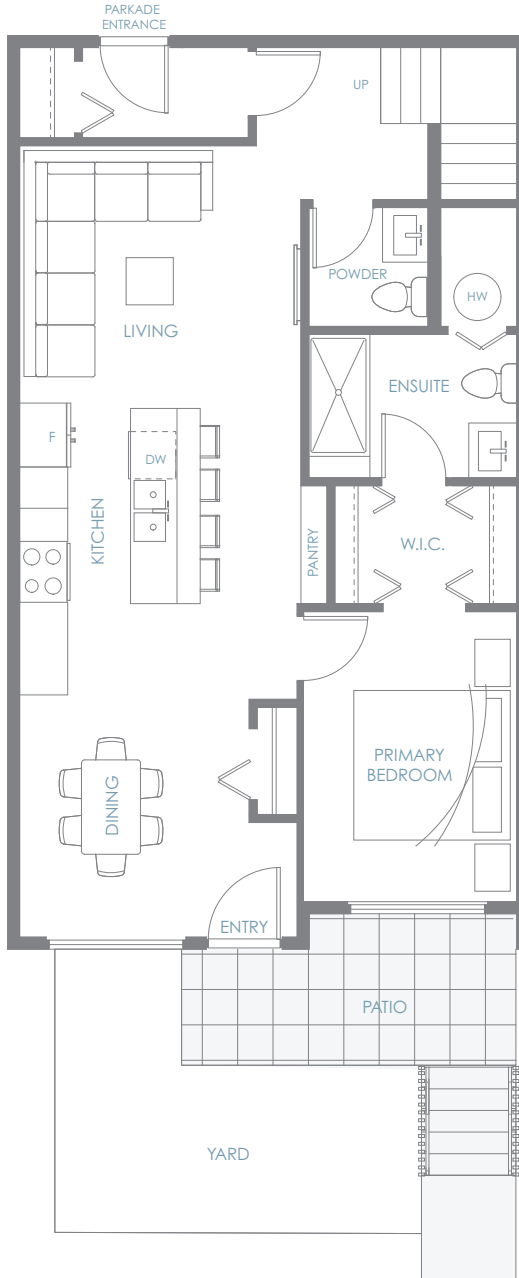

GARDEN TOWNHOME **B1**

3 Bedroom | 2.5 Bath

Interior: 1,390 sf | Exterior: 192 sf

Total: 1,582 sf

AMBER GATE
BURKE MOUNTAIN

Entry Level

Upper Level