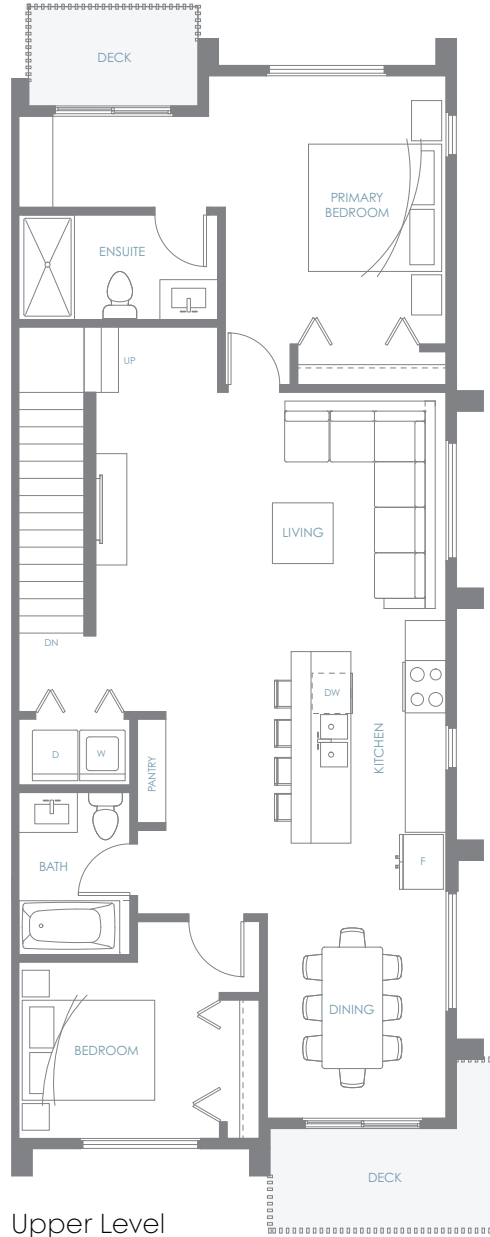

3 Bedroom | 3 Bath

Interior: 1,654 sf | Exterior: 231 sf | Roof Deck: 265 sf

Total: 2,150 sf

AMBER GATE
BURKE MOUNTAIN

Entry Level

Upper Level

Roof Deck