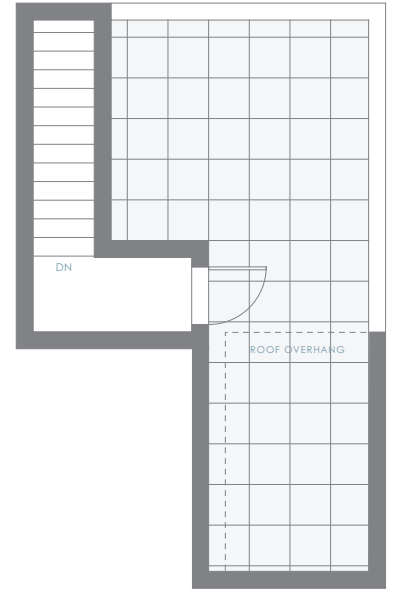

3 Bedroom | 3 Bath

Interior: 1,654 sf | Exterior: 231 sf | Roof Deck: 265 sf

Total: 2,150 sf

AMBER GATE
BURKE MOUNTAIN

Entry Level

Upper Level

Roof Deck