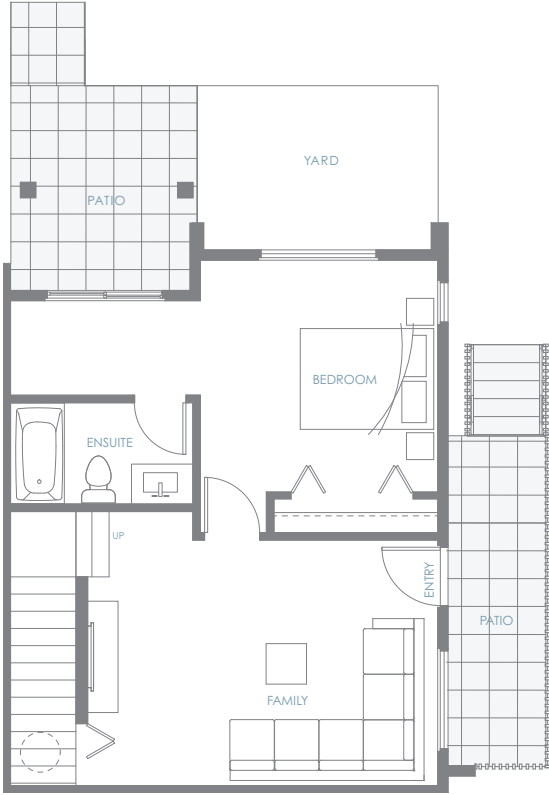

3 Bedroom | 3 Bath

Interior: 1,654 sf | Exterior: 231 sf | Roof Deck: 265 sf

Total: 2,150 sf

AMBER GATE
BURKE MOUNTAIN

Entry Level

Upper Level

Roof Deck