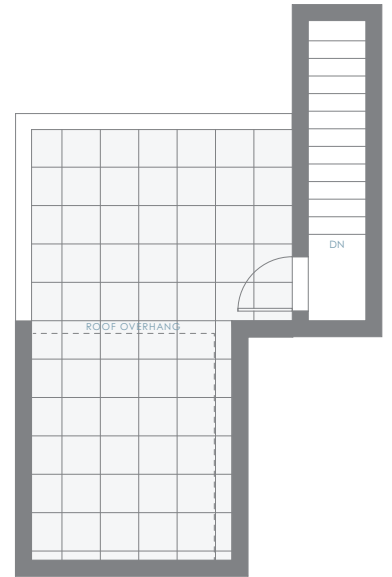

GARDEN TOWNHOME C1

3 Bedroom + Den | 3 Bath

Interior: 1,651 sf | Exterior: 225 sf | Roof Deck: 265 sf

Total: 2,141 sf

AMBER GATE
BURKE MOUNTAIN

Entry Level

Upper Level

Roof Deck