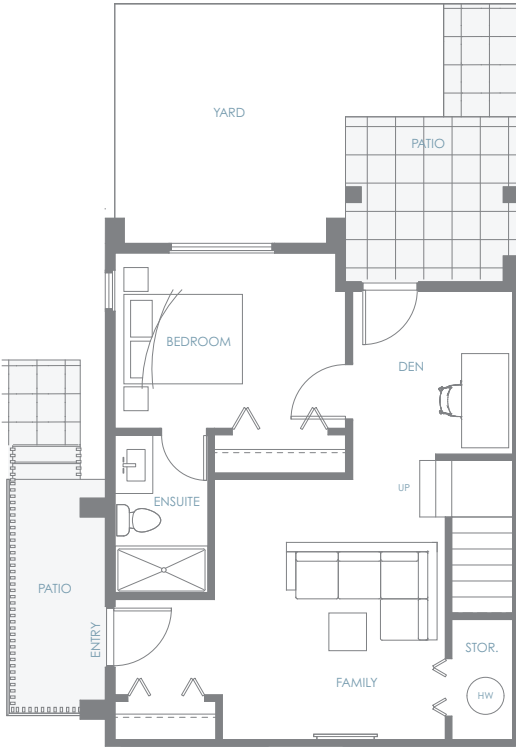

GARDEN TOWNHOME C1

3 Bedroom + Den | 3 Bath

Interior: 1,651 sf | Exterior: 225 sf | Roof Deck: 265 sf

Total: 2,141 sf

AMBER GATE
BURKE MOUNTAIN

Entry Level

Upper Level

Roof Deck