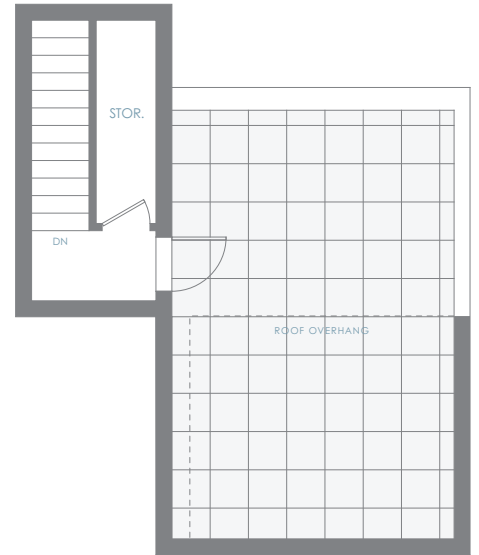

GARDEN TOWNHOME **D**

3 Bedroom + Den | 2.5 Bath

Interior: 1,710 sf | Exterior: 245 sf | Roof Deck: 331 sf

Total: 2,286 sf

AMBER GATE
BURKE MOUNTAIN

Entry Level

Upper Level

Roof Deck