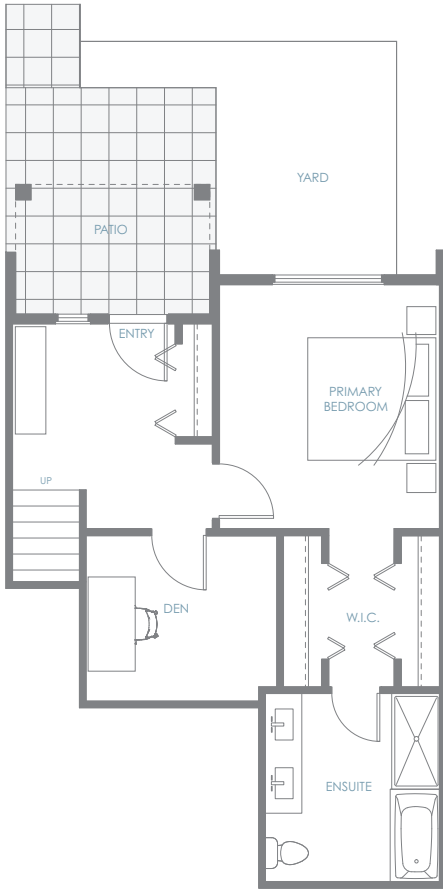

GARDEN TOWNHOME **D**

3 Bedroom + Den | 2.5 Bath

Interior: 1,710 sf | Exterior: 245 sf | Roof Deck: 331 sf

Total: 2,286 sf

AMBER GATE
BURKE MOUNTAIN

Entry Level

Upper Level

Roof Deck