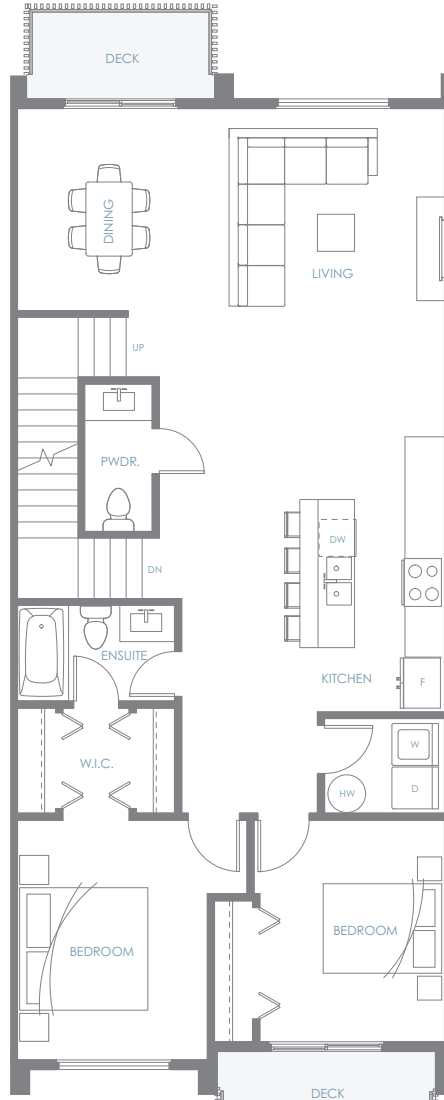

GARDEN TOWNHOME **D**

3 Bedroom + Den | 2.5 Bath

Interior: 1,710 sf | Exterior: 245 sf | Roof Deck: 331 sf

Total: 2,286 sf

AMBER GATE
BURKE MOUNTAIN

Entry Level

Upper Level

Roof Deck