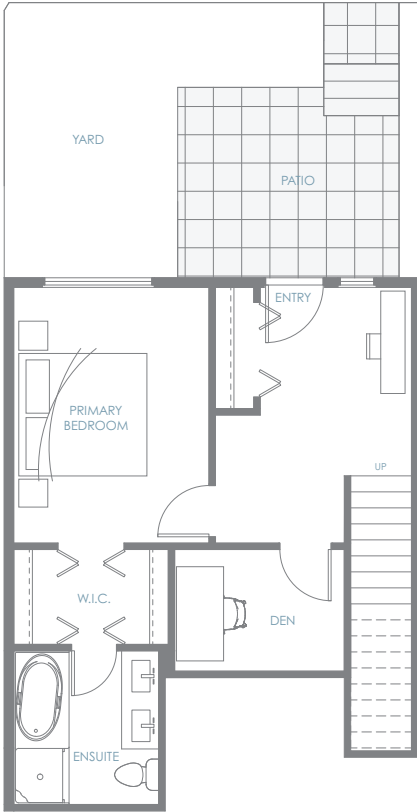

GARDEN TOWNHOME D1

3 Bedroom + Den | 2.5 Bath

Interior: 1,611 sf | Exterior: 269 sf | Roof Deck: 277 sf

Total: 2,157 sf

AMBER GATE
BURKE MOUNTAIN

Entry Level

Upper Level

Roof Deck