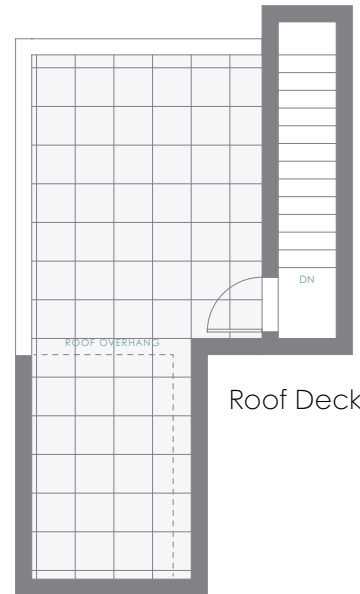

GARDEN TOWNHOME D1

3 Bedroom + Den | 2.5 Bath

Interior: 1,611 sf | Exterior: 269 sf | Roof Deck: 277 sf

Total: 2,157 sf

AMBER GATE
BURKE MOUNTAIN

Entry Level

Upper Level

Roof Deck