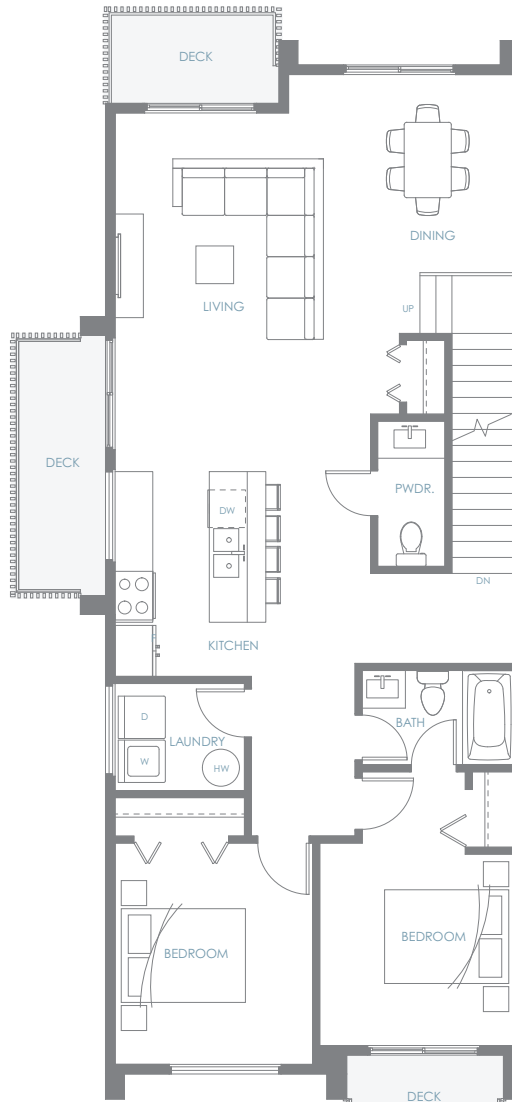

GARDEN TOWNHOME D1

3 Bedroom + Den | 2.5 Bath

Interior: 1,611 sf | Exterior: 269 sf | Roof Deck: 277 sf

Total: 2,157 sf

AMBER GATE
BURKE MOUNTAIN

Entry Level

Upper Level

Roof Deck