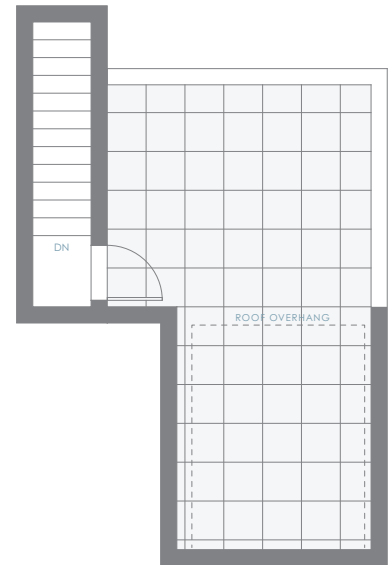

GARDEN TOWNHOME D2

3 Bedroom + Den | 2.5 Bath

Interior: 1,555 sf | Exterior: 134 sf | Roof Deck: 281 sf

Total: 1,970 sf

AMBER GATE
BURKE MOUNTAIN

Entry Level

Upper Level

Roof Deck