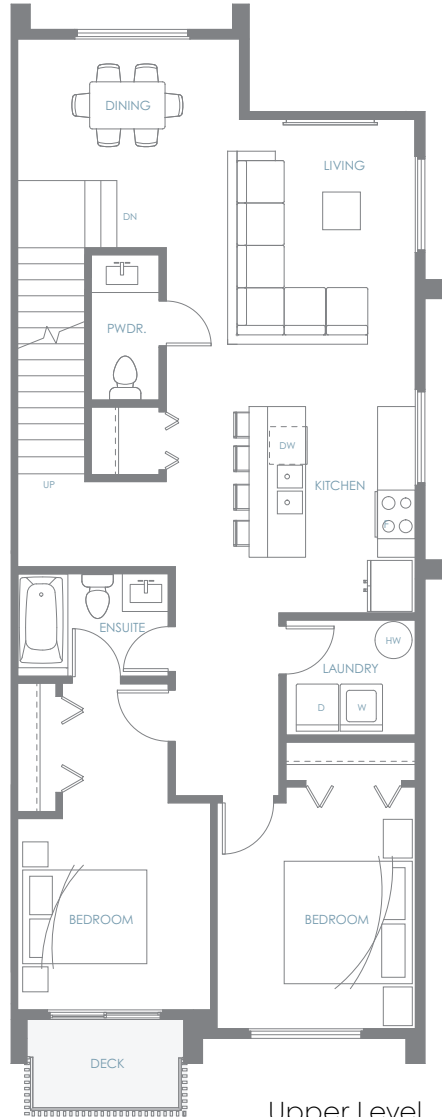

GARDEN TOWNHOME D2

3 Bedroom + Den | 2.5 Bath

Interior: 1,555 sf | Exterior: 134 sf | Roof Deck: 281 sf

Total: 1,970 sf

AMBER GATE
BURKE MOUNTAIN

Entry Level

Upper Level

Roof Deck