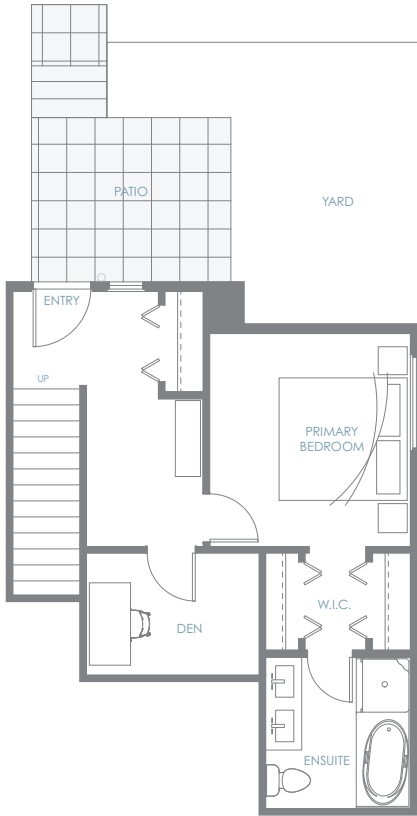

GARDEN TOWNHOME D2

3 Bedroom + Den | 2.5 Bath

Interior: 1,555 sf | Exterior: 134 sf | Roof Deck: 281 sf

Total: 1,970 sf

AMBER GATE
BURKE MOUNTAIN

Entry Level

Upper Level

Roof Deck