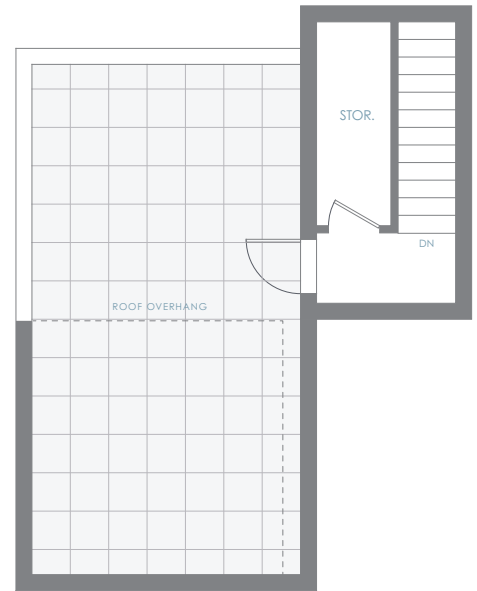

GARDEN TOWNHOME D3

3 Bedroom + Den | 2.5 Bath

Interior: 1,688 sf | Exterior: 186 sf | Roof Deck: 372 sf

Total: 2,246 sf

AMBER GATE
BURKE MOUNTAIN

Entry Level

Upper Level

Roof Deck