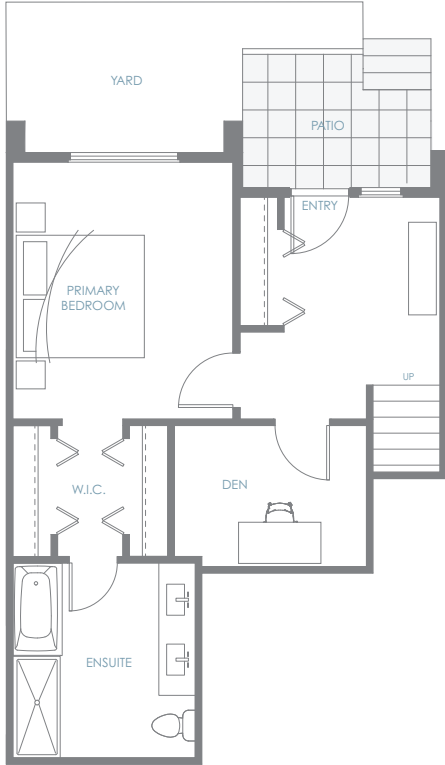

GARDEN TOWNHOME D3

3 Bedroom + Den | 2.5 Bath

Interior: 1,688 sf | Exterior: 186 sf | Roof Deck: 372 sf

Total: 2,246 sf

AMBER GATE
BURKE MOUNTAIN

Entry Level

Upper Level

Roof Deck