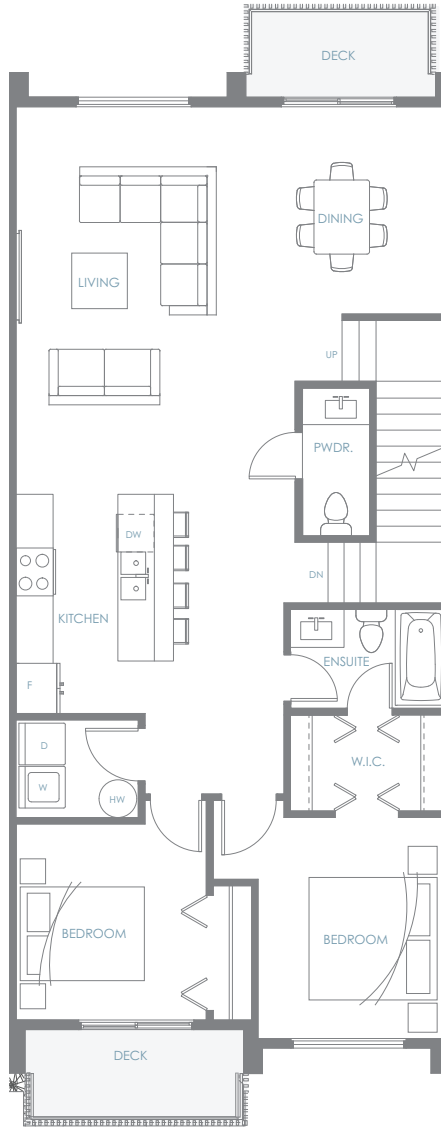

GARDEN TOWNHOME D3

3 Bedroom + Den | 2.5 Bath

Interior: 1,688 sf | Exterior: 186 sf | Roof Deck: 372 sf

Total: 2,246 sf

AMBER GATE
BURKE MOUNTAIN

Entry Level

Upper Level

Roof Deck