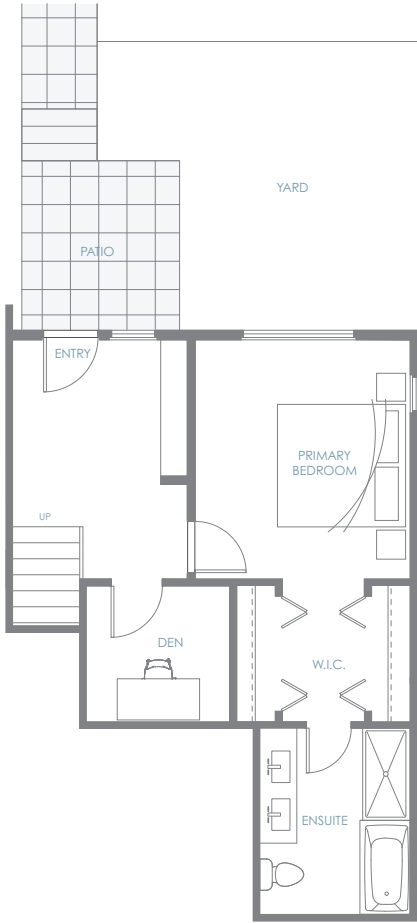

GARDEN TOWNHOME D4

3 Bedroom + Den | 2.5 Bath

Interior: 1,599 sf | Exterior: 148 sf | Roof Deck: 311 sf

Total: 2,058 sf

AMBER GATE
BURKE MOUNTAIN

Entry Level

Upper Level

Roof Deck