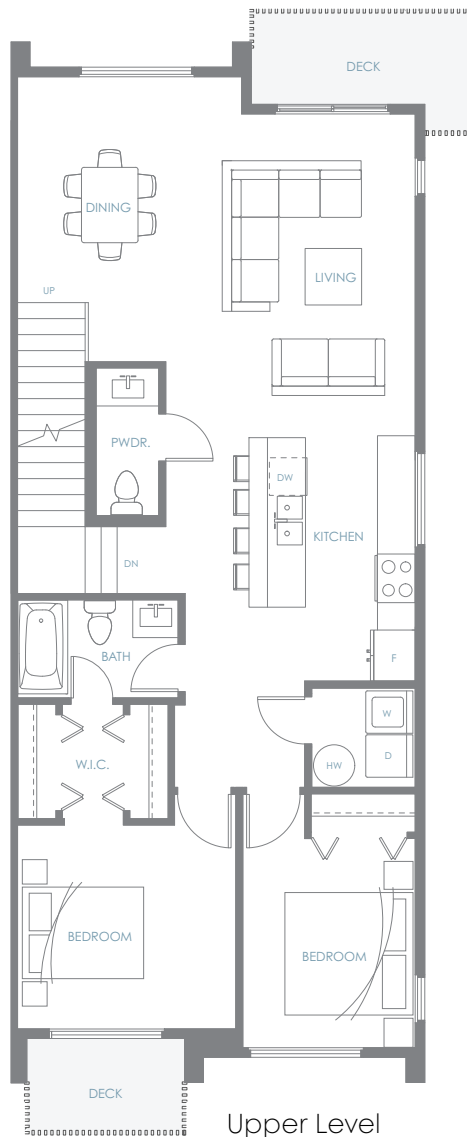

GARDEN TOWNHOME D4

3 Bedroom + Den | 2.5 Bath

Interior: 1,599 sf | Exterior: 148 sf | Roof Deck: 311 sf

Total: 2,058 sf

AMBER GATE
BURKE MOUNTAIN

Entry Level

Upper Level

Roof Deck