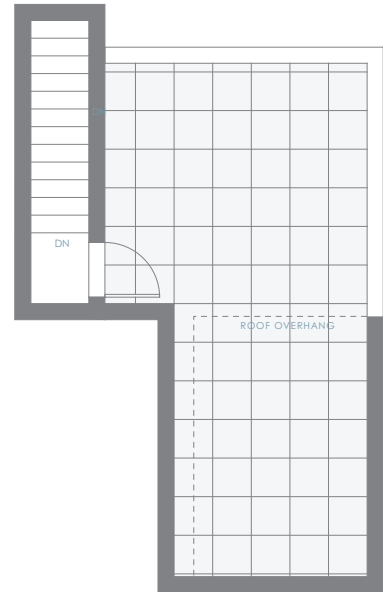

GARDEN TOWNHOME D4

3 Bedroom + Den | 2.5 Bath

Interior: 1,599 sf | Exterior: 148 sf | Roof Deck: 311 sf

Total: 2,058 sf

AMBER GATE
BURKE MOUNTAIN

Entry Level

Upper Level

Roof Deck