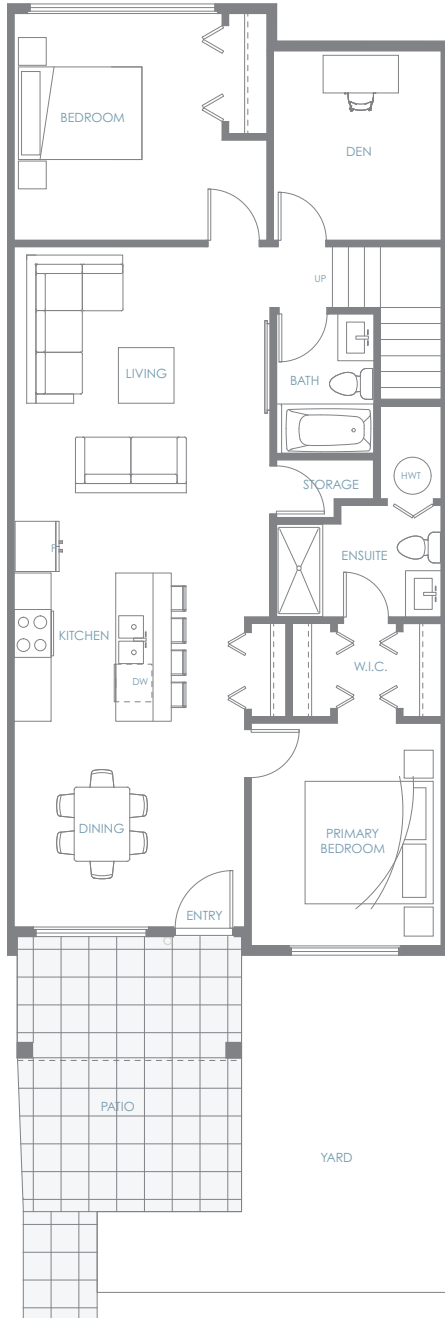

GARDEN TOWNHOME **F**

4 Bedroom + Den | 3 Bath

Interior: 1,640 sf | Exterior: 253 sf

Total: 1,893 sf

AMBER GATE
BURKE MOUNTAIN

EntryLevel

Upper Level