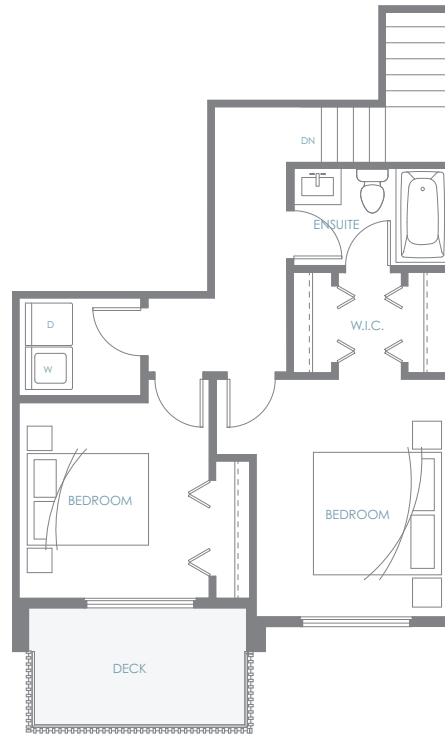

GARDEN TOWNHOME **F**

4 Bedroom + Den | 3 Bath

Interior: 1,640 sf | Exterior: 253 sf

Total: 1,893 sf

AMBER GATE
BURKE MOUNTAIN

EntryLevel

Upper Level