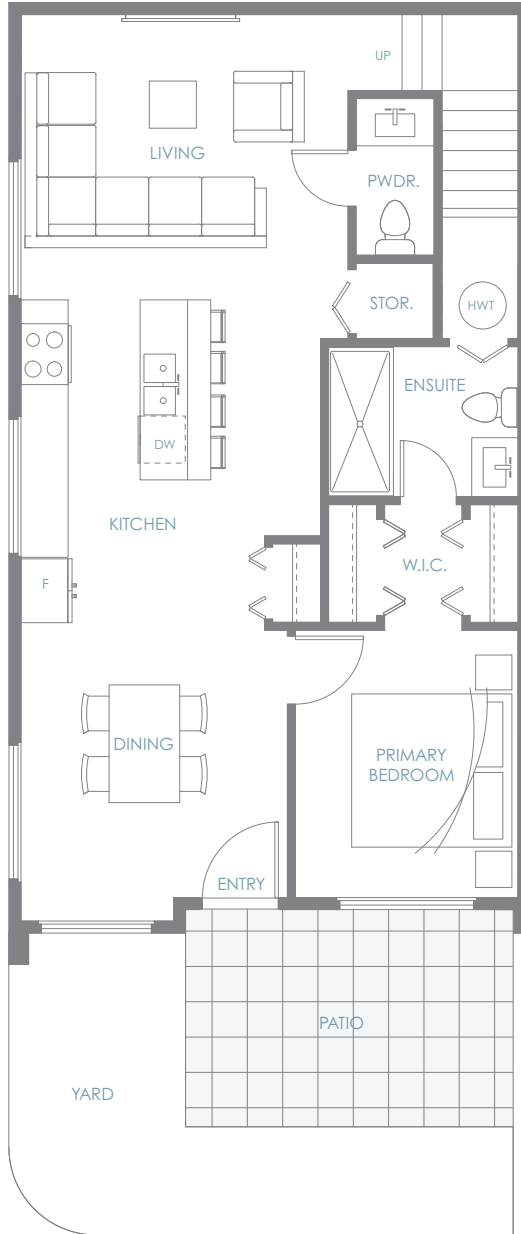

GARDEN TOWNHOME **F2**

3 Bedroom | 2.5 Bath

Interior: 1,366 sf | Exterior: 224 sf

Total: 1,590 sf

AMBER GATE
BURKE MOUNTAIN

Entry Level

Upper Level