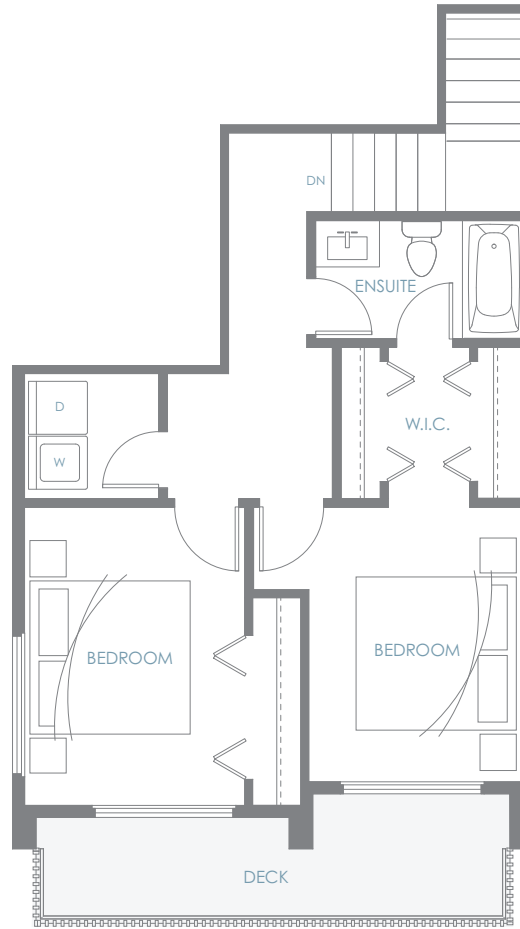

GARDEN TOWNHOME **F2**

3 Bedroom | 2.5 Bath

Interior: 1,366 sf | Exterior: 224 sf

Total: 1,590 sf

AMBER GATE
BURKE MOUNTAIN

Entry Level

Upper Level