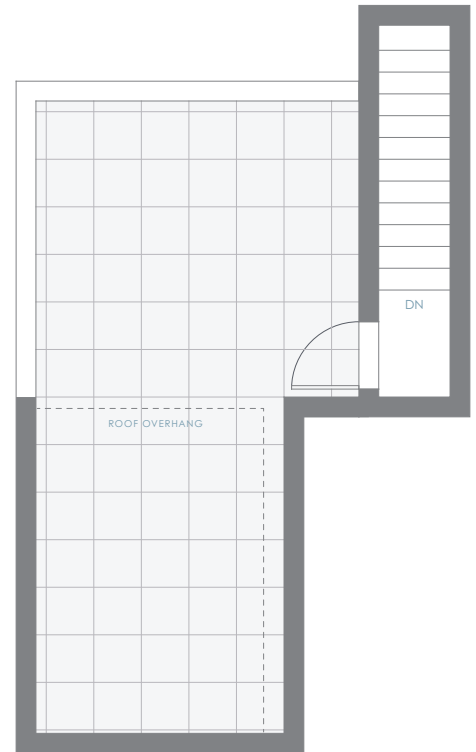

# TOWNHOME G2

3 Bedroom | 2 Bath

Interior: 1,170 sf | Exterior: 152 sf | Roof Deck: 317 sf

Total: 1,639 sf

**AMBER GATE**  
BURKE MOUNTAIN

Roof Deck