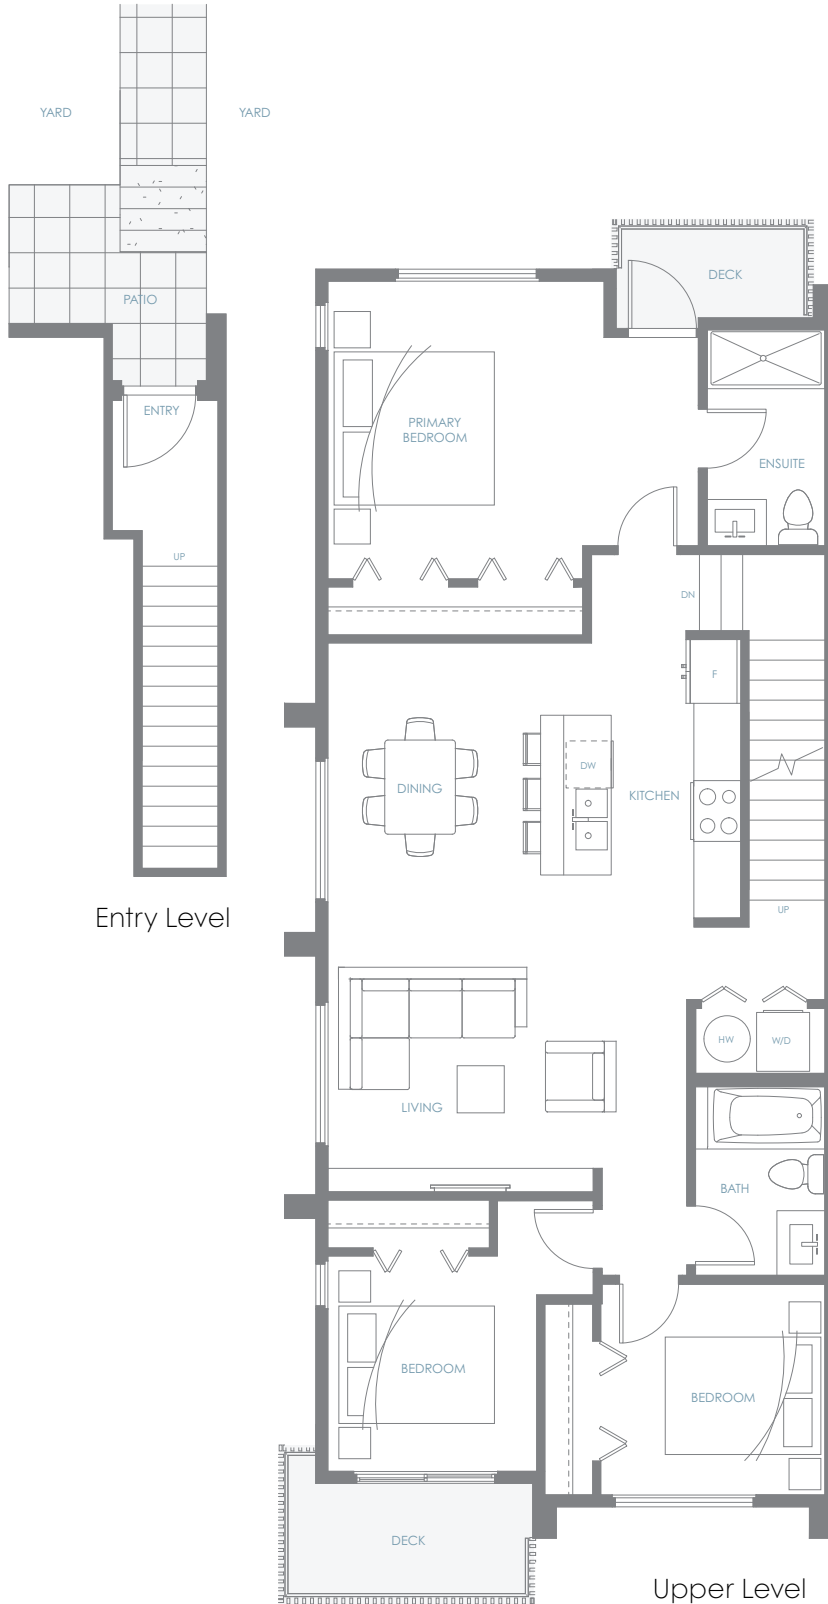

# TOWNHOME G2

3 Bedroom | 2 Bath

Interior: 1,170 sf | Exterior: 152 sf | Roof Deck: 317 sf

Total: 1,639 sf

**AMBER GATE**  
BURKE MOUNTAIN

Roof Deck