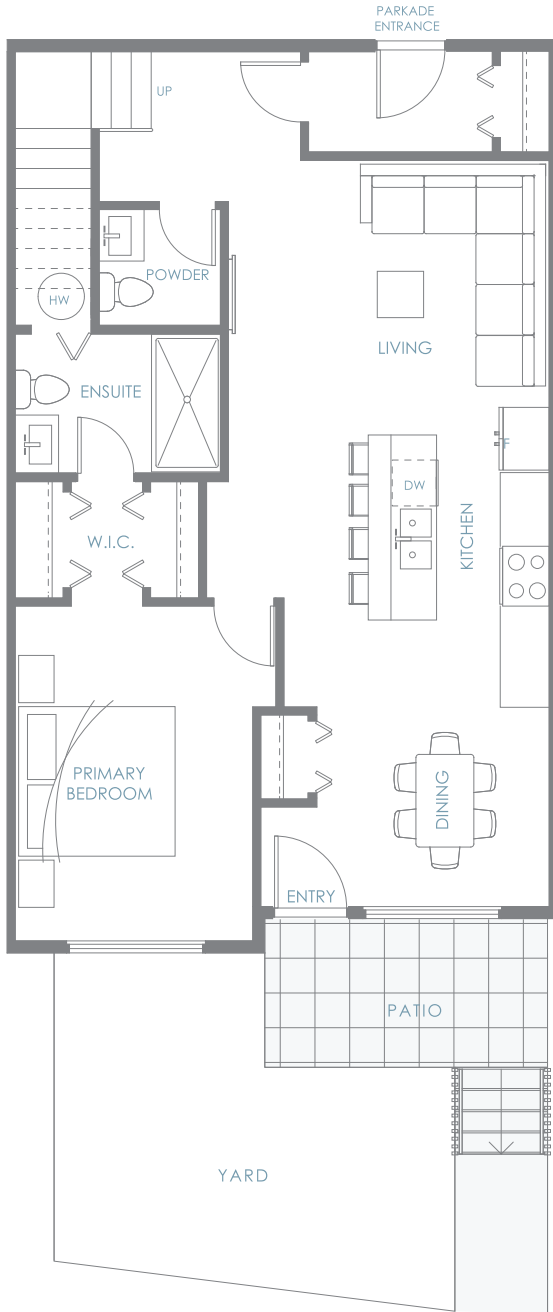

GARDEN TOWNHOME B

3 Bedroom | 2.5 Bath

Interior: 1,399 sf | Exterior: 154 sf

Total: 1,553 sf

AMBER GATE
BURKE MOUNTAIN

Entry Level

Upper Level