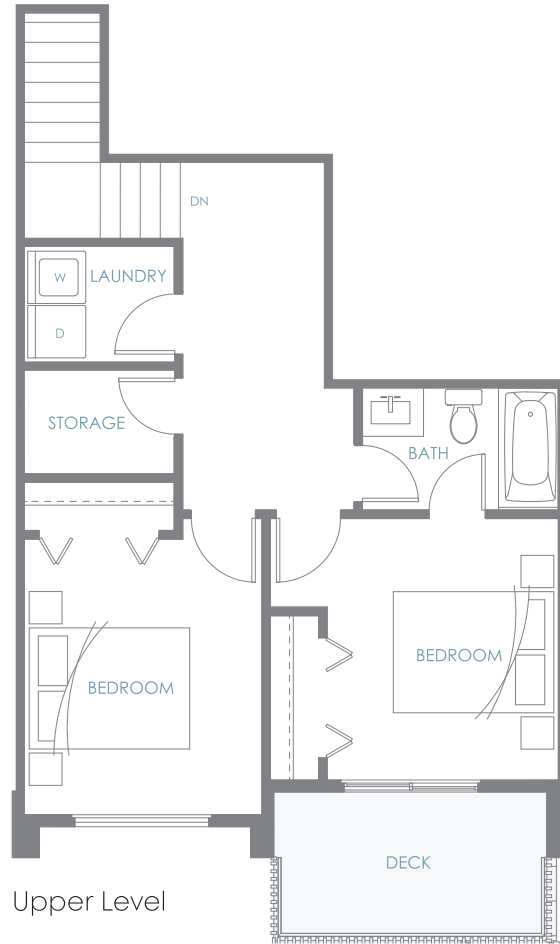

GARDEN TOWNHOME B

3 Bedroom | 2.5 Bath

Interior: 1,399 sf | Exterior: 154 sf

Total: 1,553 sf

AMBER GATE
BURKE MOUNTAIN

Entry Level

Upper Level