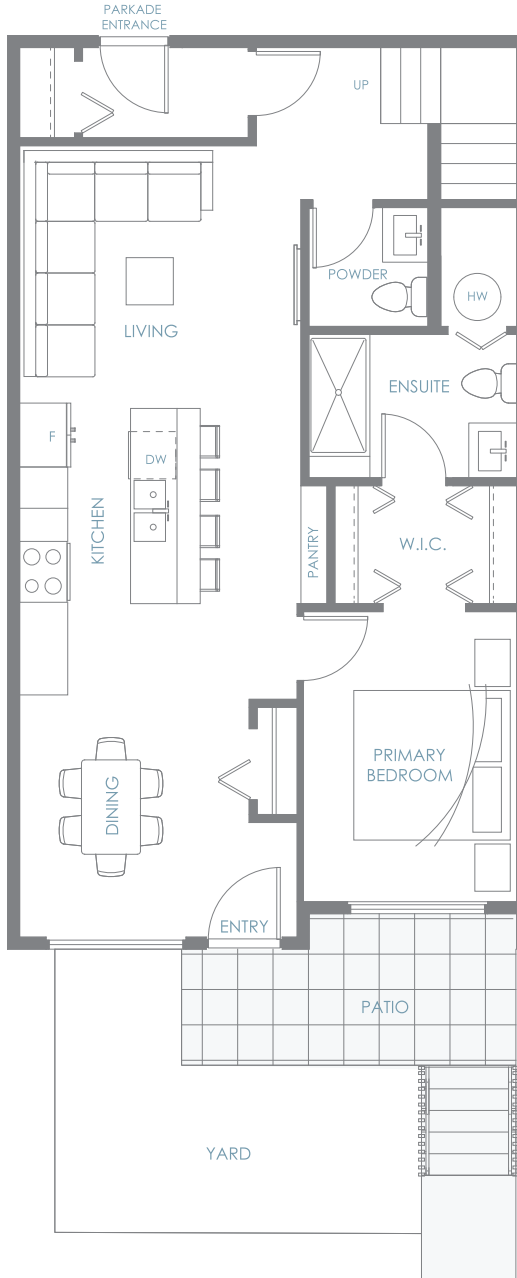

# GARDEN TOWNHOME B1

3 Bedroom | 2.5 Bath

Interior: 1,389 sf | Exterior: 192 sf

Total: 1,581 sf

**AMBER GATE**  
BURKE MOUNTAIN

Entry Level

Upper Level