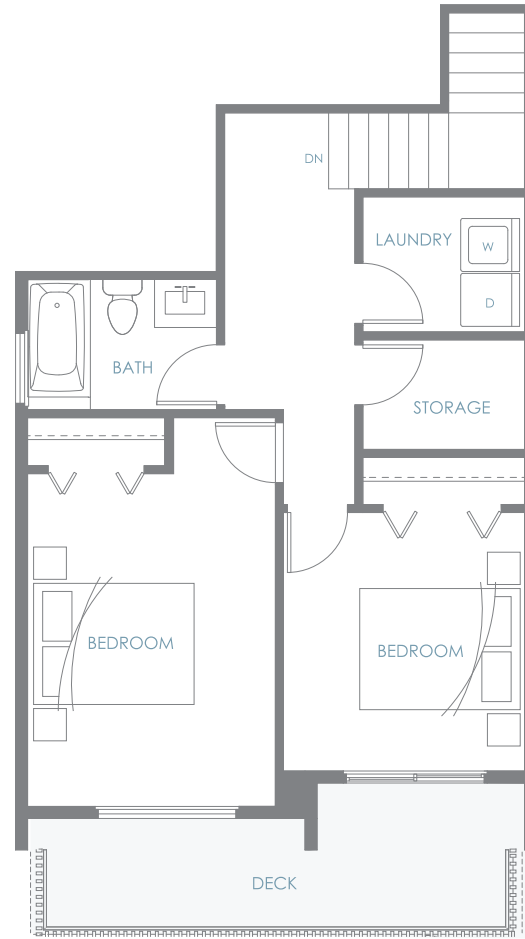

# GARDEN TOWNHOME B1

3 Bedroom | 2.5 Bath

Interior: 1,389 sf | Exterior: 192 sf

Total: 1,581 sf

**AMBER GATE**  
BURKE MOUNTAIN

Entry Level

Upper Level