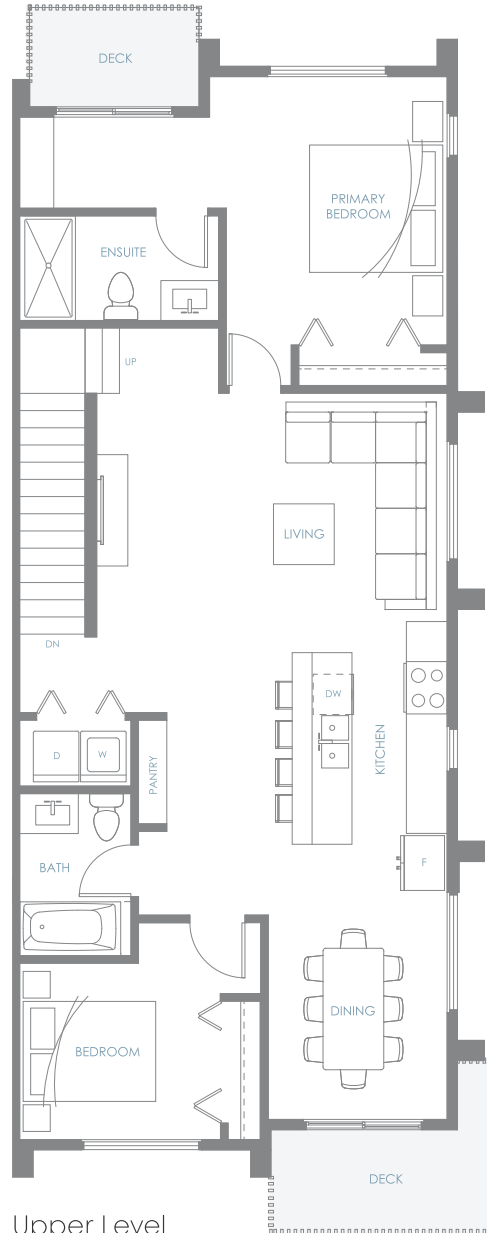

# TOWNHOME C

3 Bedroom | 3 Bath

Interior: 1,733 sf | Exterior: 231 sf | Roof Deck: 265 sf

Total: 2,229 sf

AMBER GATE  
BURKE MOUNTAIN

Entry Level

Upper Level

Roof Deck