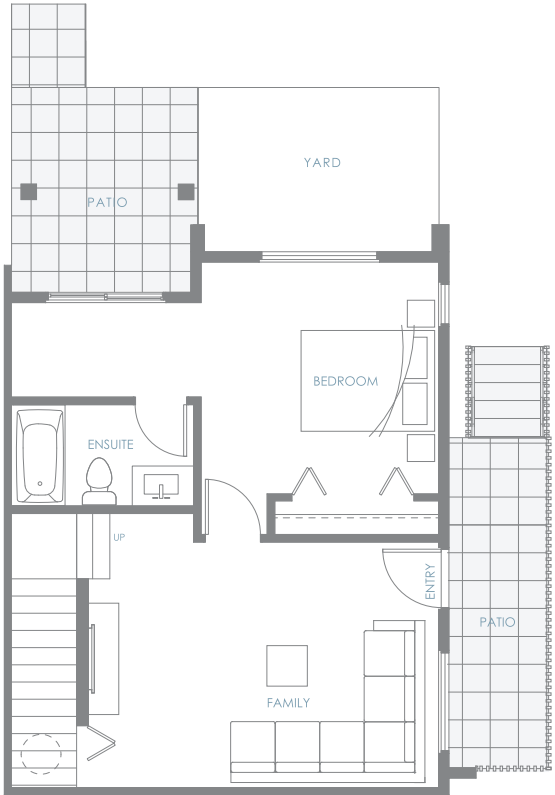

# TOWNHOME C

3 Bedroom | 3 Bath

Interior: 1,733 sf | Exterior: 231 sf | Roof Deck: 265 sf

Total: 2,229 sf

AMBER GATE  
BURKE MOUNTAIN

Entry Level

Upper Level

Roof Deck