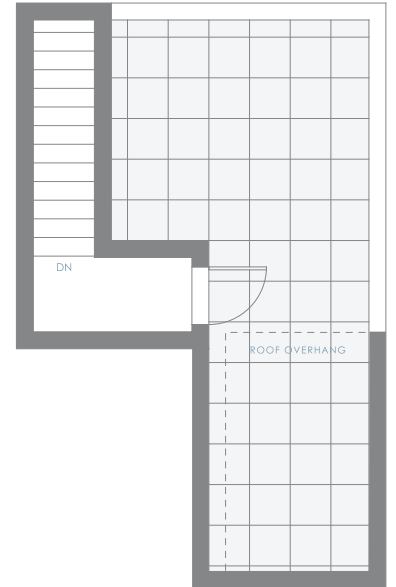

# TOWNHOME C

3 Bedroom | 3 Bath

Interior: 1,733 sf | Exterior: 231 sf | Roof Deck: 265 sf

Total: 2,229 sf

AMBER GATE  
BURKE MOUNTAIN

Entry Level

Upper Level

Roof Deck