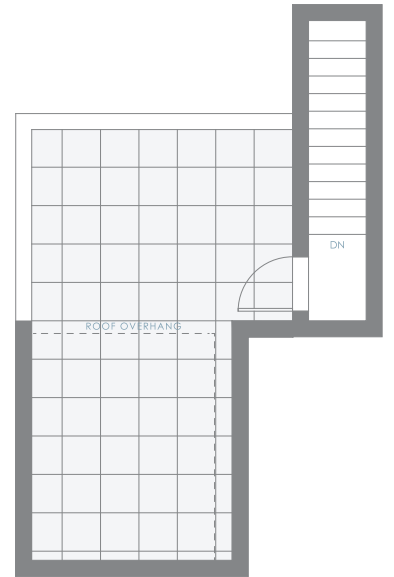

# TOWNHOME C1

3 Bedroom + Den | 3 Bath

Interior: 1,722 sf | Exterior: 225 sf | Roof Deck: 265 sf

Total: 2,212 sf

**AMBER GATE**  
BURKE MOUNTAIN

Entry Level

Upper Level

Roof Deck