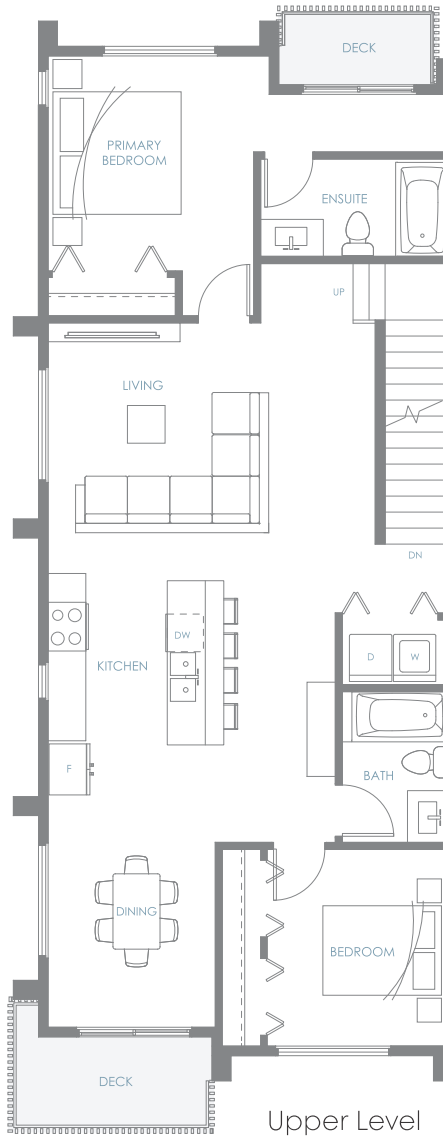

# TOWNHOME C1

3 Bedroom + Den | 3 Bath

Interior: 1,722 sf | Exterior: 225 sf | Roof Deck: 265 sf

Total: 2,212 sf

**AMBER GATE**  
BURKE MOUNTAIN

Entry Level

Upper Level

Roof Deck