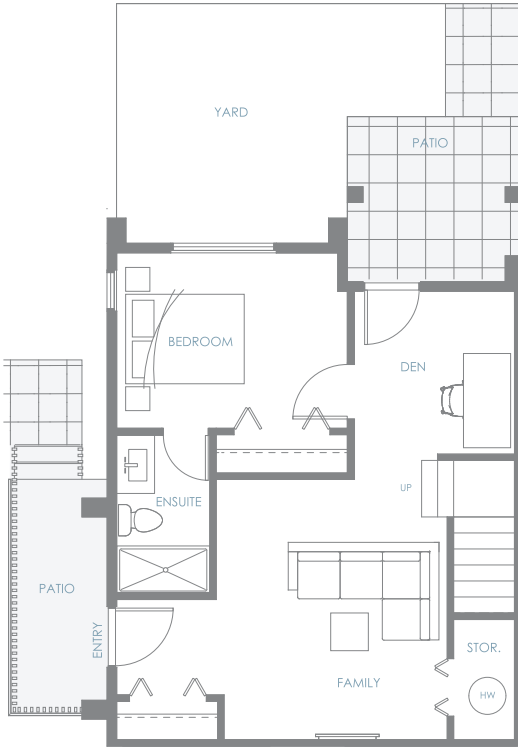

# TOWNHOME C1

3 Bedroom + Den | 3 Bath

Interior: 1,722 sf | Exterior: 225 sf | Roof Deck: 265 sf

Total: 2,212 sf

**AMBER GATE**  
BURKE MOUNTAIN

Entry Level

Upper Level

Roof Deck