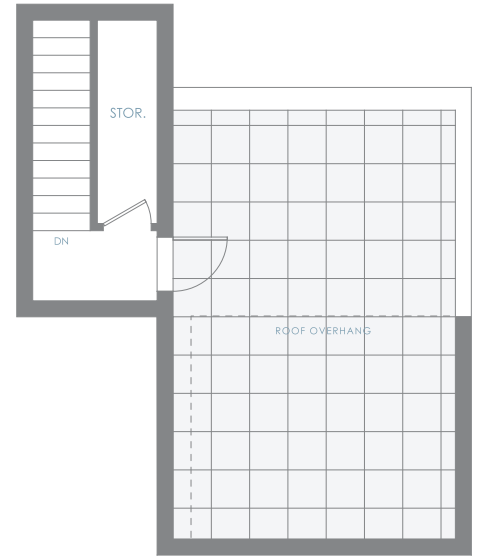

TOWNHOME D

3 Bedroom + Den | 2.5 Bath

Interior: 1,830 sf | Exterior: 245 sf | Roof Deck: 331 sf

Total: 2,406 sf

AMBER GATE
BURKE MOUNTAIN

Entry Level

Upper Level

Roof Deck