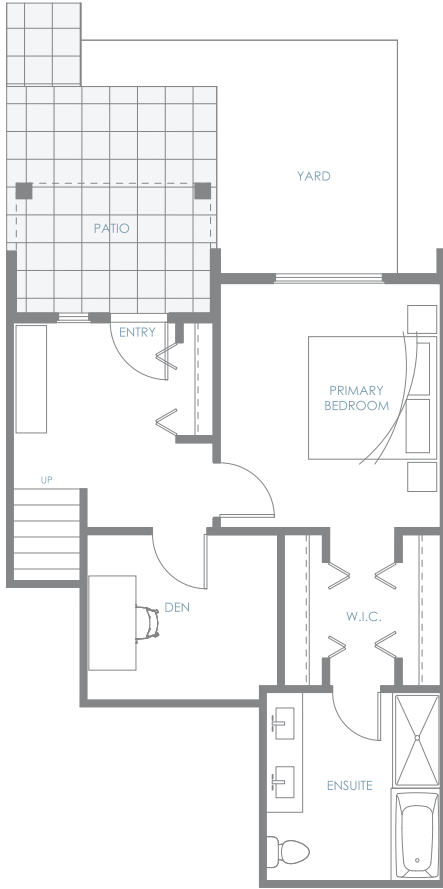

TOWNHOME D

3 Bedroom + Den | 2.5 Bath

Interior: 1,830 sf | Exterior: 245 sf | Roof Deck: 331 sf

Total: 2,406 sf

AMBER GATE
BURKE MOUNTAIN

Entry Level

Upper Level

Roof Deck