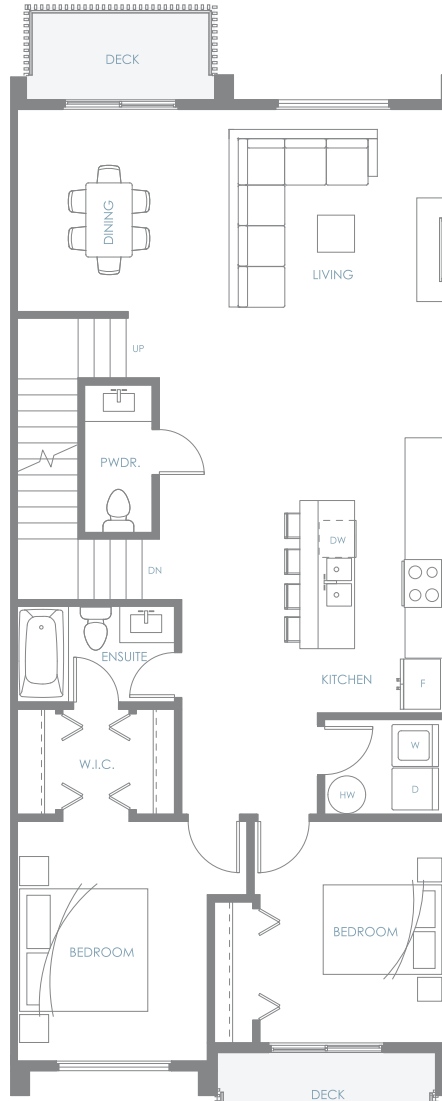

TOWNHOME D

3 Bedroom + Den | 2.5 Bath

Interior: 1,830 sf | Exterior: 245 sf | Roof Deck: 331 sf

Total: 2,406 sf

AMBER GATE
BURKE MOUNTAIN

Entry Level

Upper Level

Roof Deck