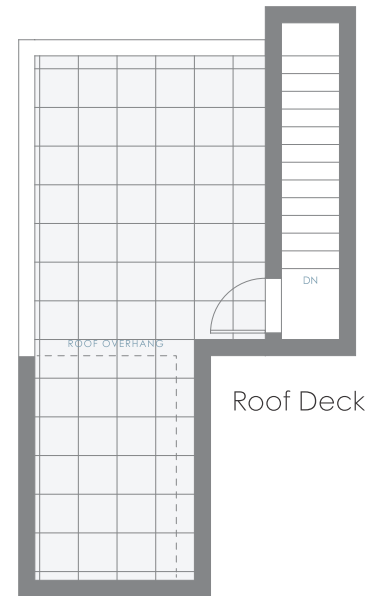

TOWNHOME D1

3 Bedroom + Den | 2.5 Bath

Interior: 1,668 sf | Exterior: 269 sf | Roof Deck: 277 sf

Total: 2,214 sf

AMBER GATE
BURKE MOUNTAIN

Entry Level

Upper Level

Roof Deck