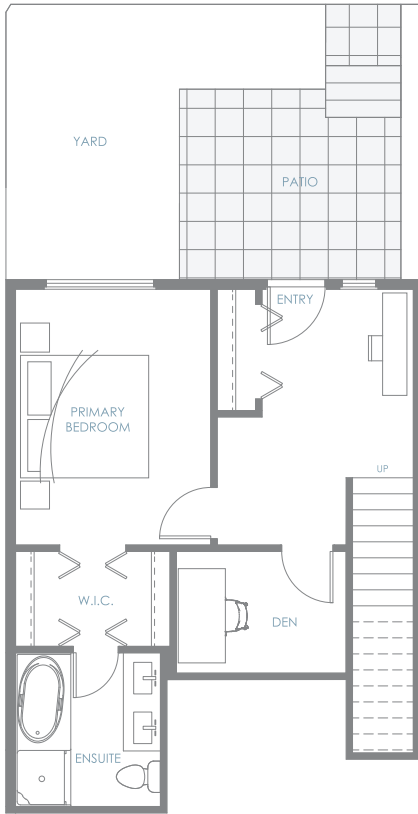

TOWNHOME D1

3 Bedroom + Den | 2.5 Bath

Interior: 1,668 sf | Exterior: 269 sf | Roof Deck: 277 sf

Total: 2,214 sf

AMBER GATE
BURKE MOUNTAIN

Entry Level

Upper Level

Roof Deck