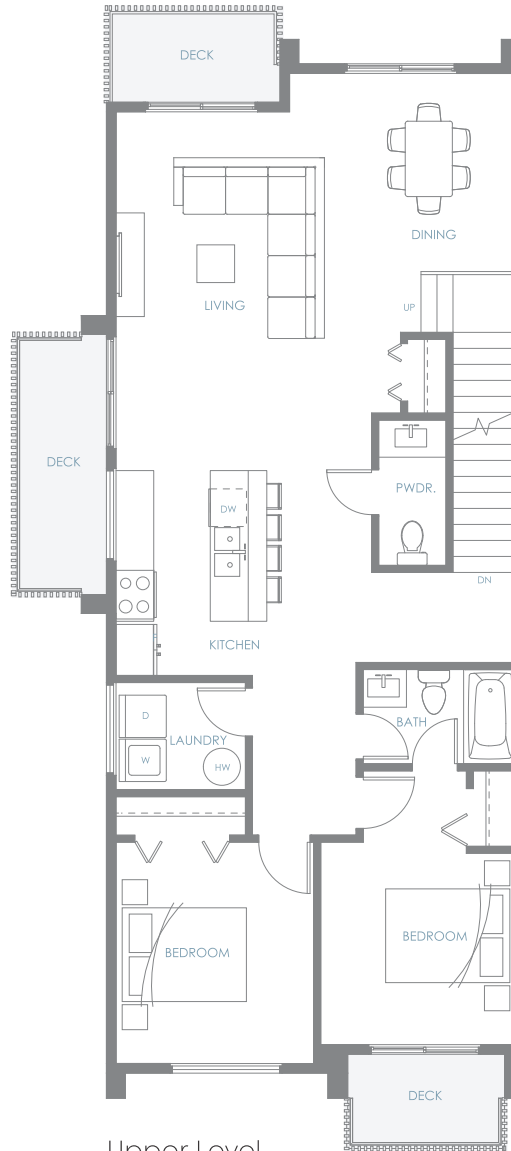

TOWNHOME D1

3 Bedroom + Den | 2.5 Bath

Interior: 1,668 sf | Exterior: 269 sf | Roof Deck: 277 sf

Total: 2,214 sf

AMBER GATE
BURKE MOUNTAIN

Entry Level

Upper Level

Roof Deck