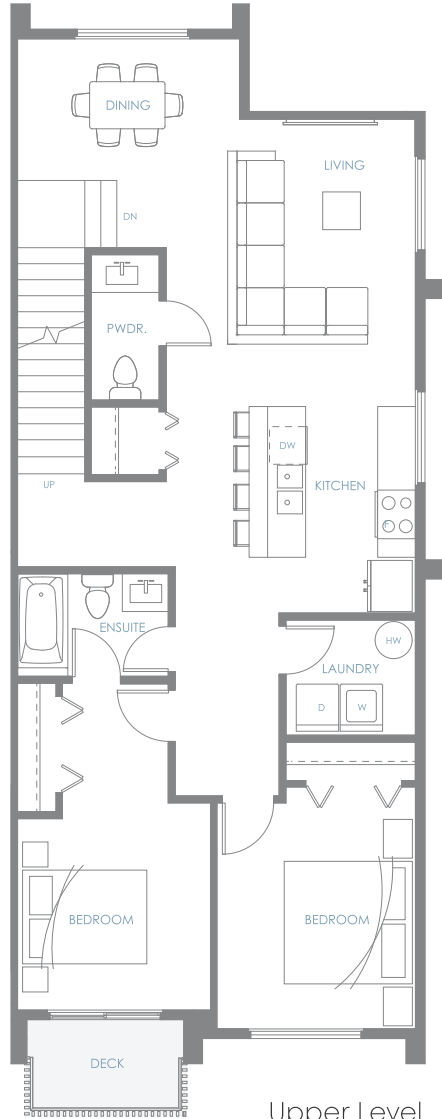

TOWNHOME D2

3 Bedroom + Den | 2.5 Bath

Interior: 1,625 sf | Exterior: 134 sf | Roof Deck: 281 sf

Total: 2,040 sf

AMBER GATE
BURKE MOUNTAIN

Entry Level

Upper Level

Roof Deck