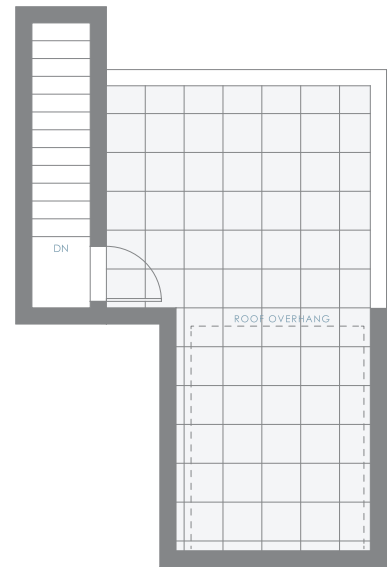

TOWNHOME D2

3 Bedroom + Den | 2.5 Bath

Interior: 1,625 sf | Exterior: 134 sf | Roof Deck: 281 sf

Total: 2,040 sf

AMBER GATE
BURKE MOUNTAIN

Entry Level

Upper Level

Roof Deck