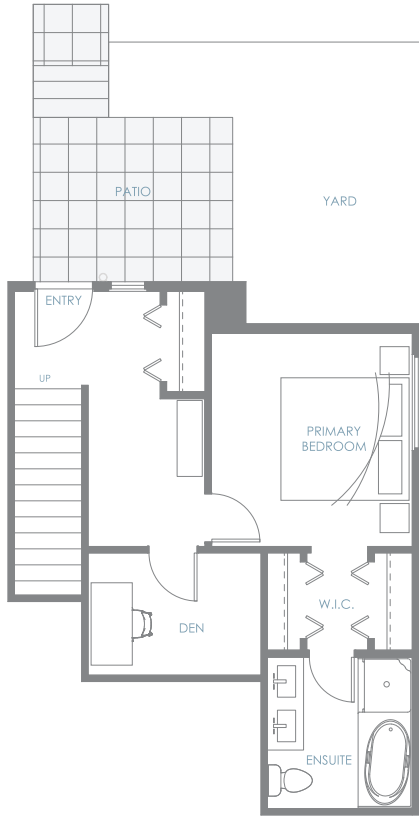

TOWNHOME D2

3 Bedroom + Den | 2.5 Bath

Interior: 1,625 sf | Exterior: 134 sf | Roof Deck: 281 sf

Total: 2,040 sf

AMBER GATE
BURKE MOUNTAIN

Entry Level

Upper Level

Roof Deck