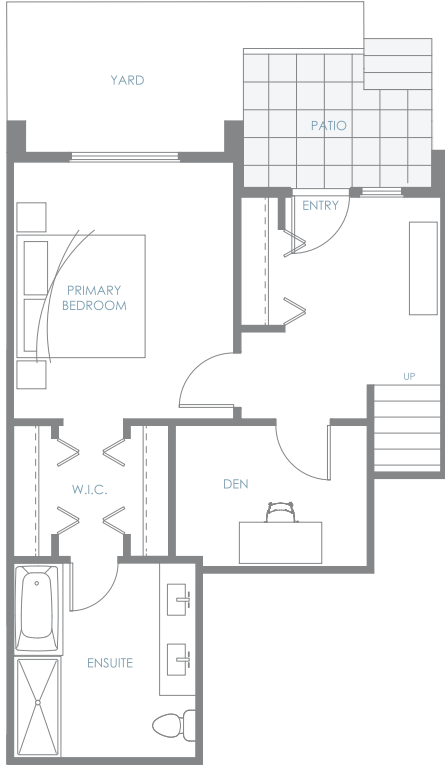

TOWNHOME D3

3 Bedroom + Den | 2.5 Bath

Interior: 1,819 sf | Exterior: 186 sf | Roof Deck: 372 sf

Total: 2,377 sf

AMBER GATE
BURKE MOUNTAIN

Entry Level

Upper Level

Roof Deck