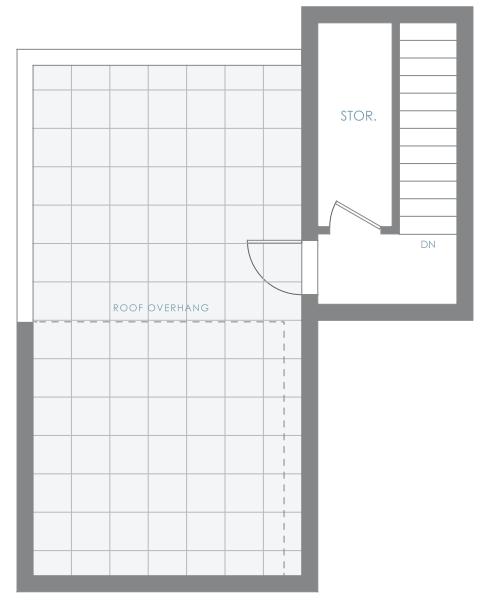

TOWNHOME D3

3 Bedroom + Den | 2.5 Bath

Interior: 1,819 sf | Exterior: 186 sf | Roof Deck: 372 sf

Total: 2,377 sf

AMBER GATE
BURKE MOUNTAIN

Entry Level

Upper Level

Roof Deck