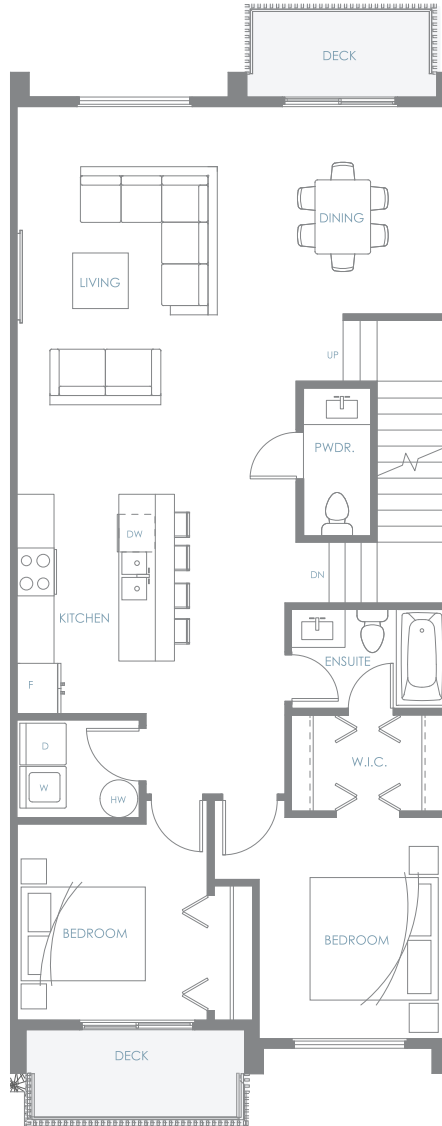

TOWNHOME D3

3 Bedroom + Den | 2.5 Bath

Interior: 1,819 sf | Exterior: 186 sf | Roof Deck: 372 sf

Total: 2,377 sf

AMBER GATE
BURKE MOUNTAIN

Entry Level

Upper Level

Roof Deck