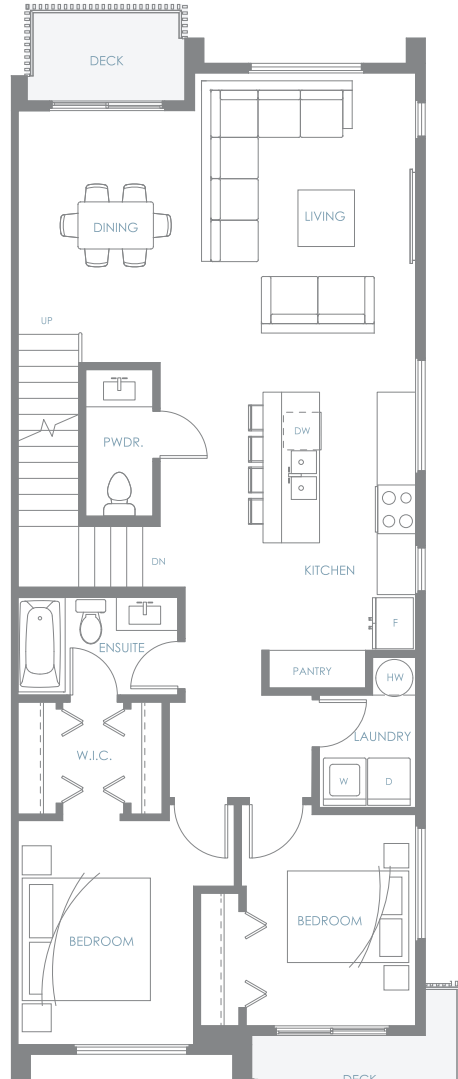

TOWNHOME D5

3 Bedroom + Den | 2.5 Bath

Interior: 1,690 sf | Exterior: 179 sf | Roof Deck: 304 sf

Total: 2,173 sf

AMBER GATE
BURKE MOUNTAIN

Entry Level

Upper Level

Roof Deck