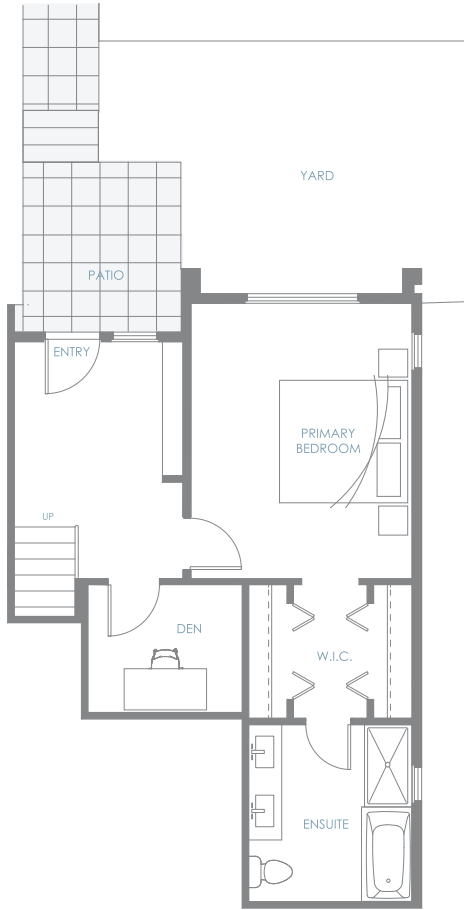

TOWNHOME D5

3 Bedroom + Den | 2.5 Bath

Interior: 1,690 sf | Exterior: 179 sf | Roof Deck: 304 sf

Total: 2,173 sf

AMBER GATE
BURKE MOUNTAIN

Entry Level

Upper Level

Roof Deck