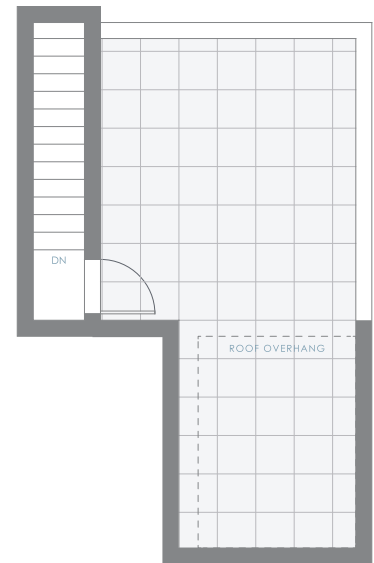

TOWNHOME D5

3 Bedroom + Den | 2.5 Bath

Interior: 1,690 sf | Exterior: 179 sf | Roof Deck: 304 sf

Total: 2,173 sf

AMBER GATE
BURKE MOUNTAIN

Entry Level

Upper Level

Roof Deck