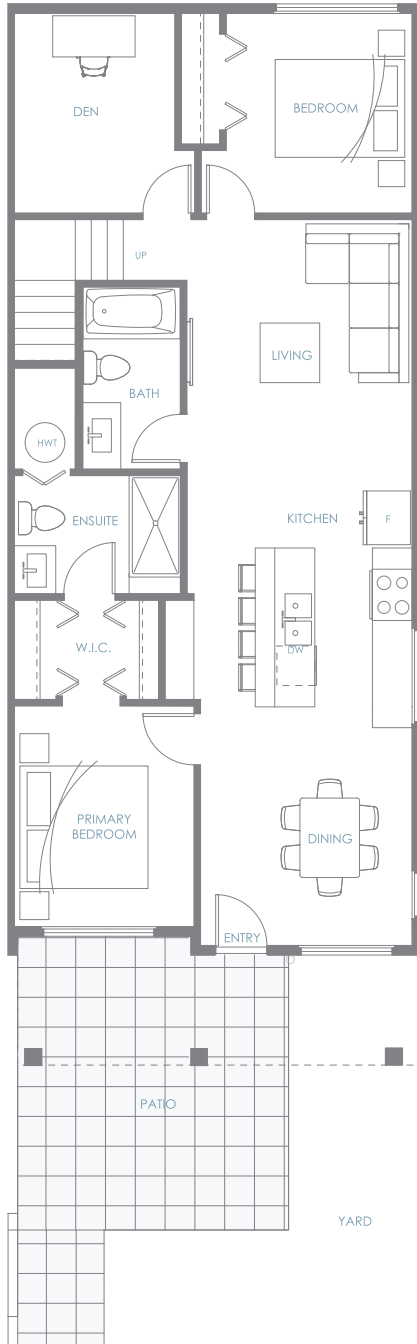

GARDEN TOWNHOME **E**

4 Bedroom + Den | 3 Bath

Interior: 1,604 sf | Exterior: 192 sf

Total: 1,796 sf

AMBER GATE
BURKE MOUNTAIN

Entry Level

Upper Level