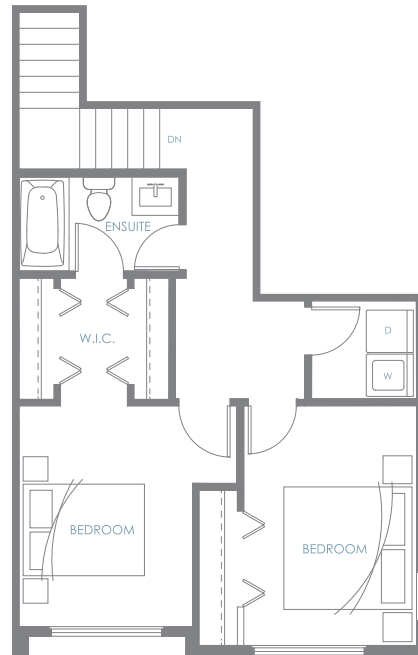

GARDEN TOWNHOME **E**

4 Bedroom + Den | 3 Bath

Interior: 1,604 sf | Exterior: 192 sf

Total: 1,796 sf

AMBER GATE
BURKE MOUNTAIN

Entry Level

Upper Level