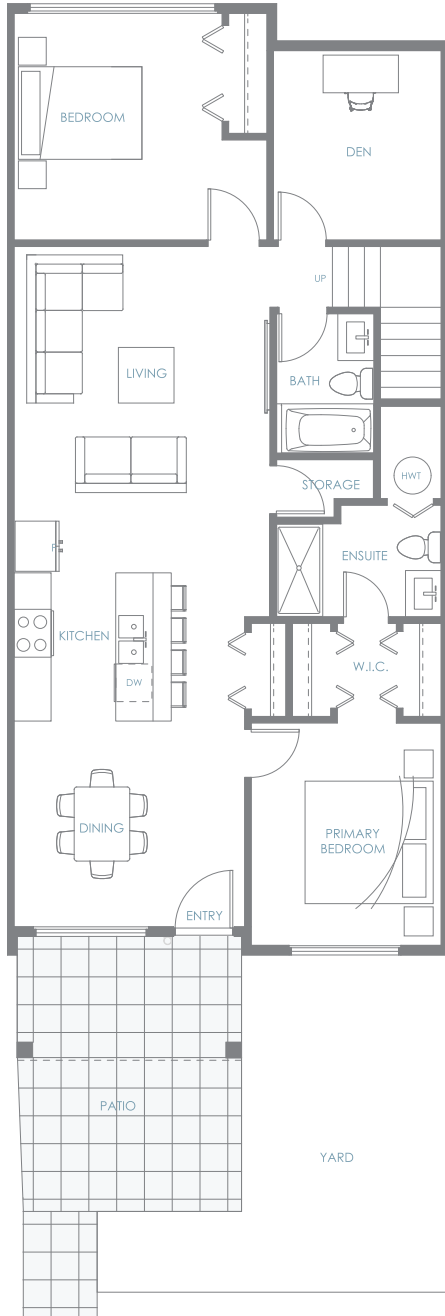

GARDEN TOWNHOME **F**

4 Bedroom + Den | 3 Bath

Interior: 1,636 sf | Exterior: 253 sf

Total: 1,889 sf

AMBER GATE
BURKE MOUNTAIN

Entry Level

Upper Level