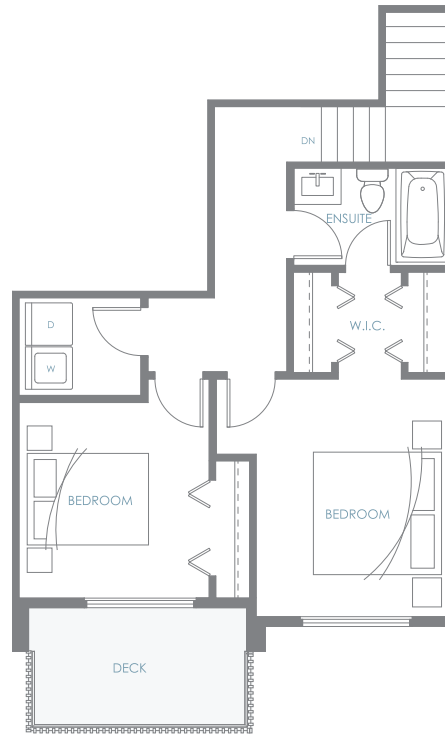

GARDEN TOWNHOME **F**

4 Bedroom + Den | 3 Bath

Interior: 1,636 sf | Exterior: 253 sf

Total: 1,889 sf

AMBER GATE
BURKE MOUNTAIN

Entry Level

Upper Level